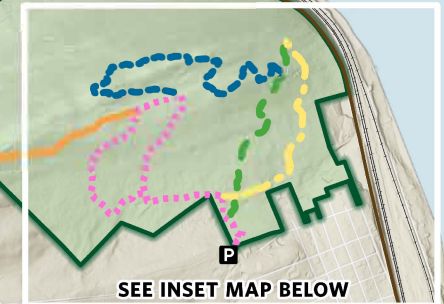

Hamer Woodlands at Cove Mountain

Trail Blaze Colors

-  Preserve Boundary
-  Blue Trail (1.1 miles)
-  Purple Trail (1.9 miles)
-  Green Trail (0.5 miles)
-  Orange Trail (4.6 miles)
-  Yellow Trail (0.5 miles)
-  Pink Trail (1.3 miles) (roundtrip from parking)
-  Parking
-  Observation Area