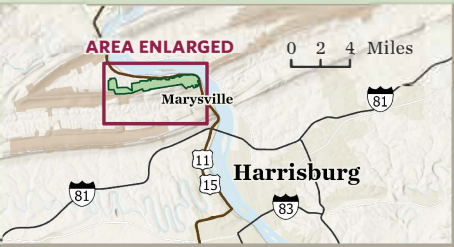

Hamer Woodlands at Cove Mountain

Trail Blaze Colors

-  Preserve Boundary
-  Blue Trail (1.1 miles)
-  Purple Trail (1.9 miles)
-  Green Trail (0.5 miles)
-  Orange Trail (4.6 miles)
-  Yellow Trail (0.5 miles)
-  Pink Trail (1.3 miles) (roundtrip from parking)
-  Parking
-  Observation Area