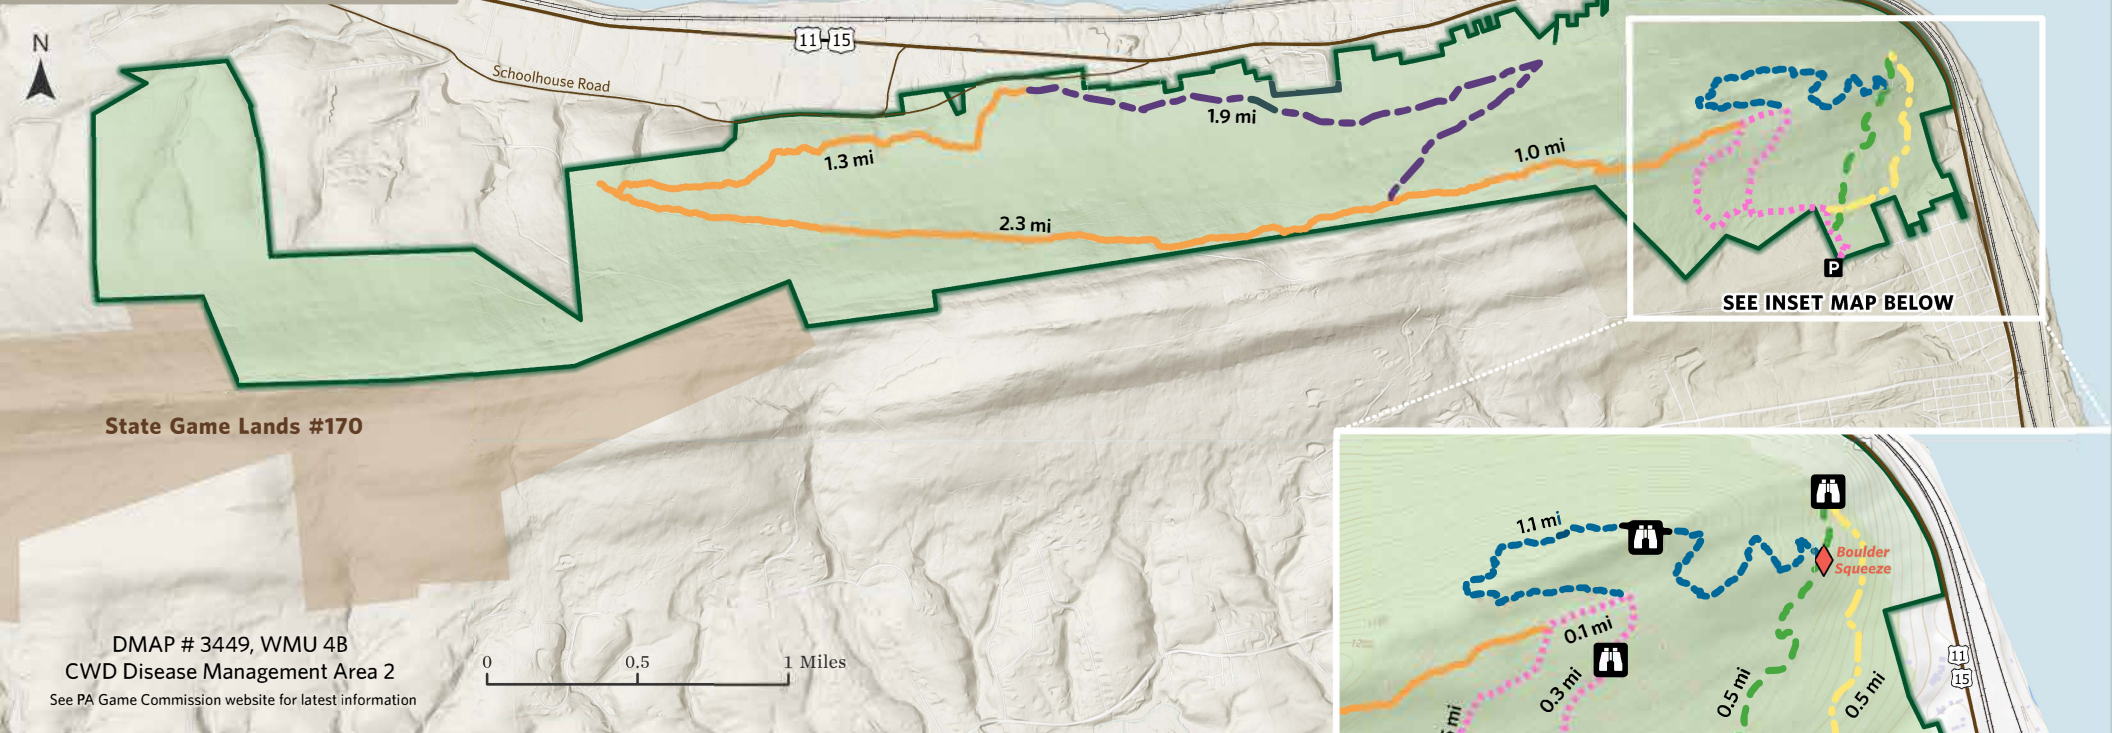

Hamer Woodlands at Cove Mountain

Trail Blaze Colors

-  Preserve Boundary
-  Blue Trail (1.1 miles)
-  Purple Trail (1.9 miles)
-  Green Trail (0.5 miles)
-  Orange Trail (4.6 miles)
-  Yellow Trail (0.5 miles)
-  Pink Trail (1.3 miles) (roundtrip from parking)
-  Parking
-  Observation Area